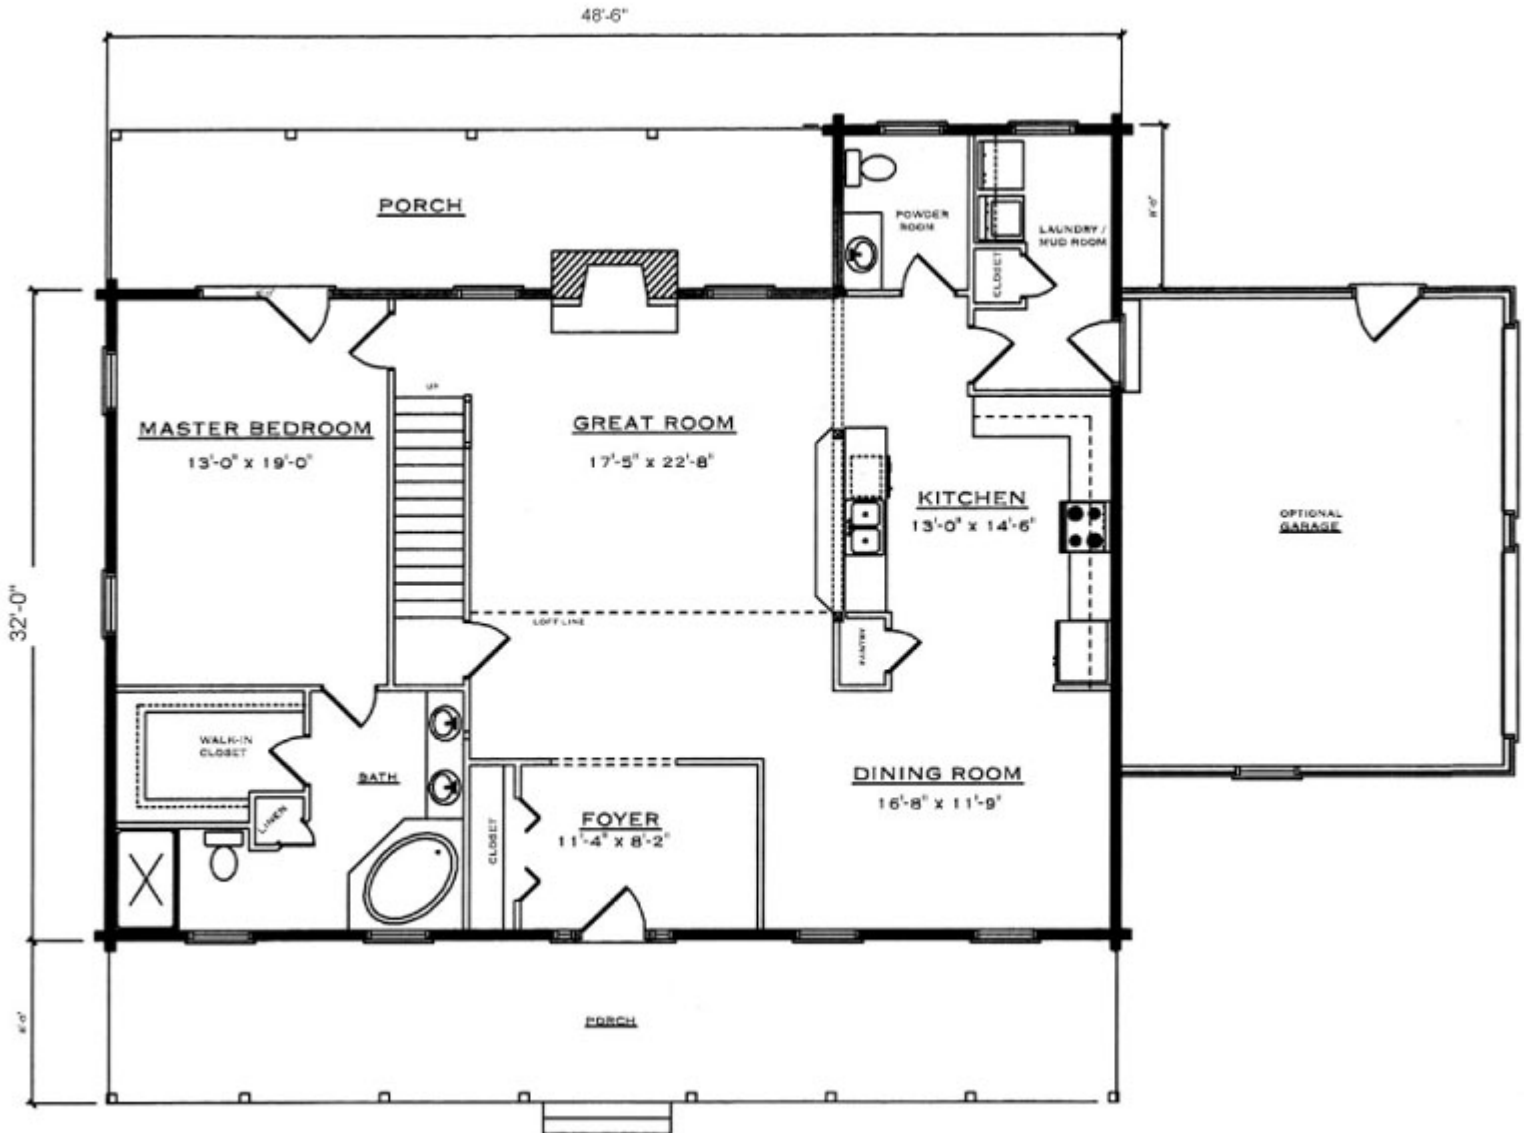

Tellico

Square Footage (Living Space)	
First Floor	1,860
Second Floor	970
Number of Beds / Baths	3/4 / 3.5
Total	2,830

Drawings are artist renderings for sales purpose only. Obtain construction drawings for actual dimensions.
 COPYRIGHT, Daniel Boone Log Homes (DBLH). Any reproduction or reuse of this drawing without
 the express written consent of DBLH is prohibited and unlawful.